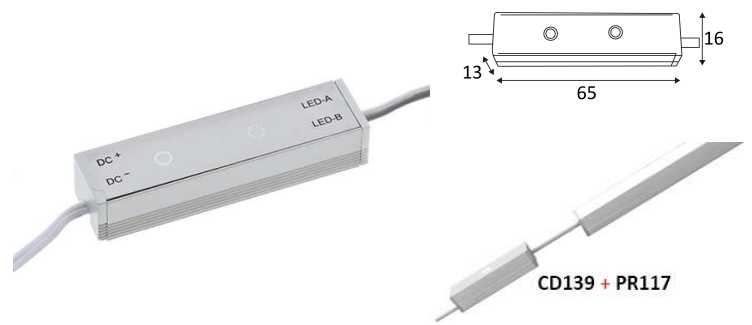

CD139

CODE	Watt Max	PRI	SEC	INPUTS	OUTPUTS	Amb. T° Max.	L (mm)	l (mm)	H (mm)
CD13952	50W	DC 24V	DC 24V	1	1	40°C	65	16	13

Indoor use only.

Protected against the ingress of solid bodies greater 12 mm. No protection against the ingress of liquids.

Product can be connected to low-voltage systems. A safety extra low voltage luminaire in which voltages higher than those of SELV are not generated.

Product in conformity CE.

The product is dimmable.

Tunable white (2700K-6000K).