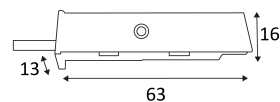

# CD134

CODE	Watt Max	PRI	SEC	INPUTS	OUTPUTS	Case T° Max.	Amb. T° Max.	L (mm)	I (mm)	H (mm)
CD13452	60W	DC 24V	DC 24V	1	1	60°C	40°C	63	16	13

Indoor use only.

Protected against the ingress of solid bodies greater 12 mm. No protection against the ingress of liquids.