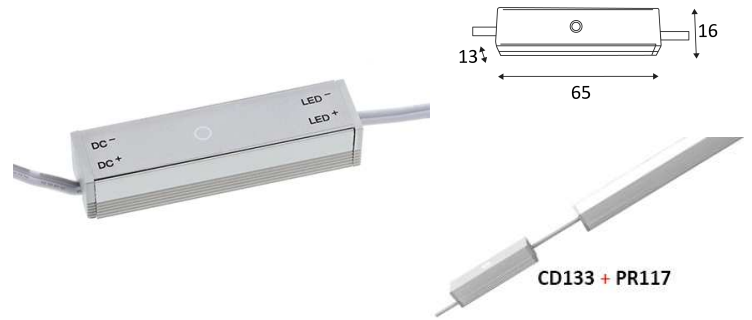

CD133

CODE	Watt Max	PRI	SEC	INPUTS	OUTPUTS	Case T° Max.	Amb. T° Max.	L (mm)	I (mm)	H (mm)
CD13352	60W	DC 24V	DC 24V	1	1	60°C	40°C	65	16	13

Indoor use only.

Protected against the ingress of solid bodies greater 12 mm. No protection against the ingress of liquids.

Product can be connected to low-voltage systems. A safety extra low voltage luminaire in which voltages higher than those of SELV are not generated.

Product in conformity CE.

Connect to a constant voltage LED power supply of 24VDC.