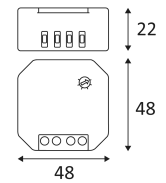

CD127

- Lighting management system designed for mounting in the housing of recessed devices.
- Converts the manual actions of a convention pushbutton into DALI commands.
- Can supply up to 25 DALI drivers.
Length of DALI control cable 300m max.

CODE	AC	Watt Max	PRI	INPUTS	OUTPUTS	Amb. T° Max.	L (mm)
CD127	AC 230V	2W	AC 230V	1	1	40°C	48

Indoor use only.

Protected against the ingress of solid bodies greater 12 mm. No protection against the ingress of liquids.