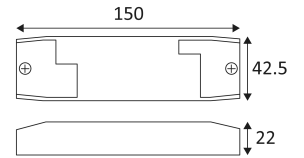

# CD126

- DALI dimmable constant current converter.
- Power voltage: 220-240VAC.
- Minimum power in W: 4W.

CODE	DC	Watt Max	PRI	SEC	INPUTS	OUTPUTS	Case T° Max.	Amb. T° Max.	L (mm)	I (mm)	H (mm)
CD126	10-54V	4-27W	AC 230V	DC 500mA	1	1	85°C	50°C	150	42,5	22

Indoor use only.

Protected against the ingress of solid bodies greater 12 mm. No protection against the ingress of liquids.

Live parts are equipped with additional isolation protection, such as reinforced or double insulation.