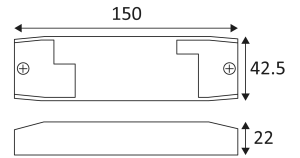

CD123

- Dimmable constant current converter DALI.
- Power voltage: 220-240 VAC.
- Minimum power in W: 3W.

CODE	DC	Watt Max	PRI	SEC	INPUTS	OUTPUTS	Case T° Max.	Amb. T° Max.	L (mm)	I (mm)	H (mm)
CD123	10-54V	3-18W	AC 230V	DC 250mA	1	1	80°C	50°C	150	42,5	22

Indoor use only.

Protected against the ingress of solid bodies greater 12 mm. No protection against the ingress of liquids.

Live parts are equipped with additional isolation protection, such as reinforced or double insulation.