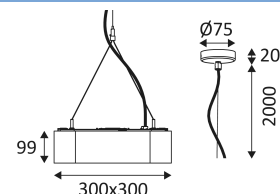

CAPRI S 1 P

- Square hanging fixture.
- Prismatic PS diffuser.
- 2700K, 3000K or 4000K as desired via a switch in the luminaire.
- Supplied with steel hanging cables (adjustable 2.00m max), black or white round base and power cable.
- Phase break dimmable or DALI-push dimmable converter built in the device.

Earth wire . Fixture equipped with primary insulation only.

Beam 90°.

Product in conformity CE.

CRI>90

3 CCT.

LED specifications.

UGR below 19.

Photobiological risk RG1