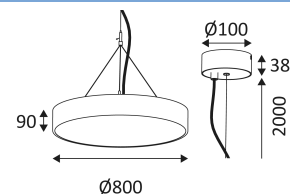

CAPRI R 3 P

- Round hanging fixture.
- Prismatic PS diffuser.
- 2700K, 3000K or 4000K as desired via a switch in the luminaire.
- Supplied with steel hanging cables (adjustable 2.00m max), black or white round base and power cable.
- DALI dimmable converter built in the device.