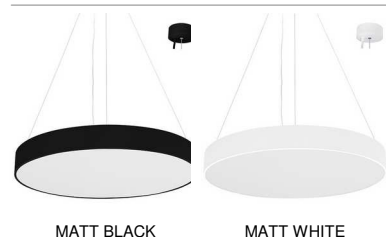

CAPRI R 3 P

- Round hanging fixture.
- Prismatic PS diffuser.
- 2700K, 3000K or 4000K as desired via a switch in the luminaire.
- Supplied with steel hanging cables (adjustable 2.00m max), black or white round base and power cable.
- DALI dimmable converter built in the device.

This product contains 1 light source(s) of energy efficiency F.

CODE	COLOR	MATERIAL	AC	LED	T° (K)	LED Lumen	System Lumen
SU15505DA	MATT BLACK	ALUMINIUM	AC 230V	105W	2700-3000-4000K	11800 Lm (4000K)	7070 Lm (4000K)
SU15530DA	MATT WHITE	ALUMINIUM	AC 230V	105W	2700-3000-4000K	11800 Lm (4000K)	7070 Lm (4000K)

ACCESSOIRES	DESCRIPTION	L (mm)
-------------	-------------	--------

CD127	DALI PCU LIGHTING MANAGEMENT	48
-------	------------------------------	----

-  Suspended mounting only.
-  Indoor use only.
-  Protected against the ingress of solid bodies greater 12 mm. No protection against the ingress of liquids.
-  Protection against an impact energy of 0,20 Joule.
-  Earth wire . Fixture equipped with primary insulation only.
-  Beam 90°.
-  Product in conformity CE.
-  CRI>90
-  3 CCT.
2700K
3000K
4000K
-  LED specifications.
L80B20
50.000h
-  UGR below 19.
-  Photobiological risk RG1
-  Test on 650°.
-  Power supply included.