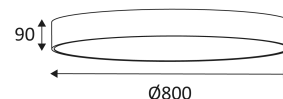

CAPRI R 3 C

- Wall or ceiling lamp.
- Prismatic PS diffuser.
- 2700K, 3000K or 4000K as desired via a switch in the luminaire.
- DALI dimmable converter included in the profile.

This product contains 1 light source(s) of energy efficiency F.