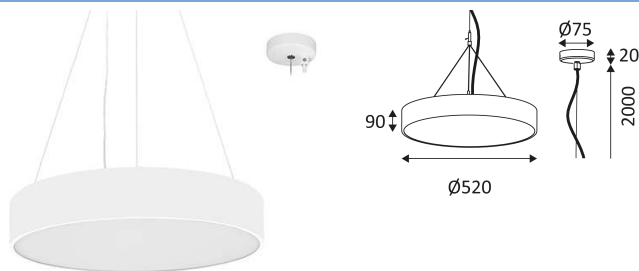

CAPRI R 2 P

- Round hanging fixture.
- Prismatic PS diffuser.
- 2700K, 3000K or 4000K as desired via a switch in the luminaire.
- Supplied with steel hanging cables (adjustable 2.00m max), black or white round base and power cable.
- Phase break dimmable or DALI-push dimmable converter built in the device.

This product contains 1 light source(s) of energy efficiency F.

CODE	COLOR	MATERIAL	AC	LED	T° (K)	LED Lumen	System Lumen
SU15405	MATT BLACK	ALUMINIUM	AC 230V	42W	2700-3000-4000K	5150 Lm (4000K)	2910 Lm (4000K)
SU15430	MATT WHITE	ALUMINIUM	AC 230V	42W	2700-3000-4000K	5150 Lm (4000K)	2910 Lm (4000K)
SU15405DA	MATT BLACK	ALUMINIUM	AC 230V	42W	2700-3000-4000K	5150 Lm (4000K)	2910 Lm (4000K)
SU15430DA	MATT WHITE	ALUMINIUM	AC 230V	42W	2700-3000-4000K	5150 Lm (4000K)	2910 Lm (4000K)

MATT BLACK

MATT WHITE

Suspended mounting only.

Indoor use only.

Protected against the ingress of solid bodies greater 12 mm. No protection against the ingress of liquids.

Protection against an impact energy of 0,20 Joule.

Earth wire . Fixture equipped with primary insulation only.

Beam 90°.

Product in conformity CE.

CRI>90

3 CCT.

LED specifications.

UGR below 19.

Photobiological risk RG1