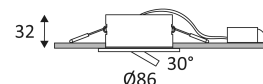

BORA RDX

RE
2020

- 4 in 1 adjustable round recessed spotlight.
- 2700K, 3000K, 4000K or 6000K as desired via a switch on the converter.
- Fastened with springs.
- Can be covered with peeled or blown insulation, converter included.
- Automatic double terminal block.
- Remote dimmable converter supplied.
- Compatible with end-of-phase dimmer.