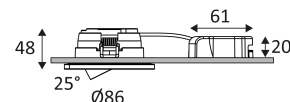

BORA RDX-230

RE
2020