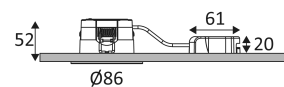

BORA RD-230 EVO

RE
2020