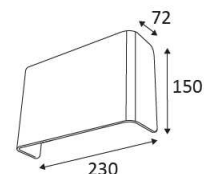

# BIXBY

- Decorative wall lamp.
- UP and down lighting.
- Non-dimmable converter built in the device.

This product contains 1 light source(s) of energy efficiency F.

CODE	COLOR	MATERIAL	AC	LED	T° (K)	LED Lumen	System Lumen
WA12840	GREY WOOD	WOOD	AC 230V	12W	3000K	1250 Lm	755 Lm
WA12842	LIGHT WOOD	WOOD	AC 230V	12W	3000K	1250 Lm	755 Lm
WA12830	MATT WHITE	ALUMINIUM	AC 230V	12W	3000K	1250 Lm	755 Lm
WA12841	POLISHED ALUMINIUM	ALUMINIUM	AC 230V	12W	3000K	1250 Lm	755 Lm

Wall mounting only. This lamp illuminates on 2 areas.

Indoor use only.

Protected against the ingress of solid bodies greater 12 mm. No protection against the ingress of liquids.

Protection against an impact energy of 0,20 Joule.