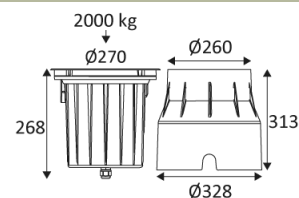

BIG RODI A

- Round floor recessed fixture.
- Wall washer.
- Carriage resistance 2000kg.
- Recessed box and 2.00m cable supplied.
- Non dimmable converter built in the device.

This product contains 1 light source(s) of energy efficiency G.

Earth wire . Fixture equipped with primary insulation only.

Hole cut to insert recessed housing. (328mm).

Product in conformity CE.

Colour rendering index >80.

LED specifications.

Photobiological risk RG1

Test on 650°.