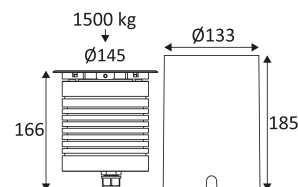

BIG APA RD-230

- Round floor recessed fixture.
- Carriage resistance 1500kg.
- With removable honeycomb grid.
- Recessed box and 1.00m cable supplied.
- Dimmable.

This product contains 1 light source(s) of energy efficiency G.

Hole cut to insert recessed housing. (135mm).

Beam 60°.

Product in conformity CE.

Colour rendering index >80.

LED specifications.

Photobiological risk RG1

Test on 650°.

Luminaire with a 230V LED module.