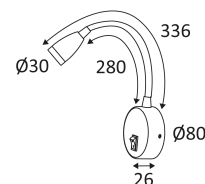

# BETSY 1

- Decorative wall lamp.
- Exposed base with switch.
- Hose length 280mm.
- Non dimmable converter built in the device.

This product contains 1 light source(s) of energy efficiency G.

CODE	COLOR	MATERIAL	AC	LED	T° (K)	LED Lumen	System Lumen
WA153WW05	BLACK	ALUMINIUM	AC 230V	3W	3000K	250 Lm	150 Lm
WA153WW30	WHITE	ALUMINIUM	AC 230V	3W	3000K	250 Lm	150 Lm

BLACK

WHITE

-  Wall mounting only.
-  Indoor use only.
-  Protected against the ingress of solid bodies greater 12 mm. No protection against the ingress of liquids.
-  Protection against an impact energy of 0,20 Joule.
-  Live parts are equipped with additional isolation protection, such as reinforced or double insulation.
-  Horizontal orientation maximum to 350°.
-  Beam 36°.
-  Product in conformity CE.
-  CRI >80
-  LED specifications.
-  Photobiological risk RG1
-  Test on 650°.
-  Power supply included.
-  3 years warranty.