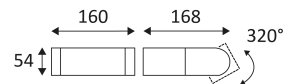

BENS W

- Wall lamp for outdoor lighting.
- Non-dimmable converter built in the device.

This product contains 18 light source(s) of energy efficiency F.

CODE	COLOR	MATERIAL	AC	LED	T° (K)	LED Lumen	System Lumen
OU360WW24	ANTHRACITE	CAST ALUMINIUM	AC 230V	6W	3000K	600 Lm	433 Lm

Wall mounting only.

Outdoor use.

Protected against dust, And protected against water spray.

Protection against an impact energy of 1 Joule.

Earth wire . Fixture equipped with primary insulation only.

Vertical orientation maximum to 320°.

Beam 120°.

Product in conformity CE.

CRI>80

LED specifications.

Photobiological risk RG0

Test on 650°.

Power supply included.

3 years warranty.

Photometric data available on our website: www.indigo-lighting.com

Replaceable control gear by an electrician.

Non-replaceable light source.