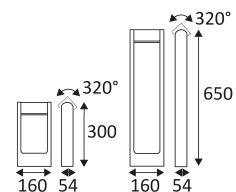

BENS P

- Rectangular terminal for outdoor lighting.
- Non-dimmable converter built in in the device.

This product contains 18 light source(s) of energy efficiency F.

CODE	COLOR	MATERIAL	AC	LED	T° (K)	LED Lumen	System Lumen	L (mm)
OU361WW24	ANTHRACITE	ALUMINIUM	AC 230V	6W	3000K	600 Lm	433 Lm	300
OU362WW24	ANTHRACITE	ALUMINIUM	AC 230V	6W	3000K	600 Lm	433 Lm	650

Floor mounting only.

Outdoor use.

Protected against dust, And protected against water spray.

Protection against an impact energy of 5 Joules.

Earth wire . Fixture equipped with primary insulation only.

Vertical orientation maximum to 320°.

Beam 120°.

Product in conformity CE.

CRI>80

LED specifications.

Photobiological risk RG0

Test on 650°.

Power supply included.

3 years warranty.