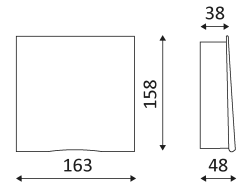

# BALTI A

- Wall lamp for outdoor lighting.
- Up or down lighting.
- Asymmetric beam.
- Non dimmable converter built in the device.

CODE	COLOR	MATERIAL	AC	LED	T° (K)	LED Lumen	System Lumen
OU27704	WHITE	CAST ALUMINIUM	AC 230V	26W	3000K	3400 Lm	2551 Lm