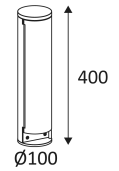

AVI 2

- Round terminal for outdoor lighting.
- With 2P + T 16A max max 2 x 2000W sockets.

CODE	COLOR	MATERIAL	AC
OU46324	ANTHRACITE	CAST ALUMINIUM	AC 230V

Floor mounting only.

Outdoor use.

Protected against the ingress of solid bodies greater than 1mm. Protected against splashing water.

Protection against an impact energy of 0,70 Joule.

Earth wire . Fixture equipped with primary insulation only.

Product in conformity CE.

Test on 650°.

3 years warranty.