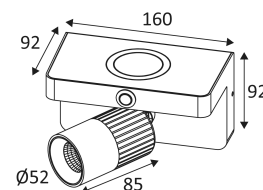

AUREA 4 W

- Decorative wall lamp.
- Exposed base with dimmer switch and USB socket (5VDC, 2,4A) and wireless charger (for compatible smartphones).
- 2700K, 3000K or 4000K as desired via a switch at the back of the luminaire.
- Dimmable converter built in the device.

Vertical orientation maximum to 90°.

Horizontal orientation maximum to 180°.

Beam 38°.

Product in conformity CE.

CRI>90

3 CCT.

LED specifications.

Photobiological risk RG1