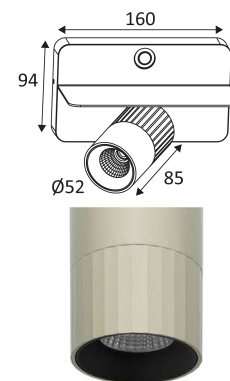

AUREA 3 W

- Decorative wall lamp.
- Exposed base with dimmer switch and USB socket (5VDC, 2,4A).
- 2700K, 3000K or 4000K as desired via a switch at the back of the luminaire.
- Dimmable converter built in the device.

This product contains 1 light source(s) of energy efficiency G.

CODE	COLOR	MATERIAL	AC	LED	T° (K)	LED Lumen	System Lumen
WA26005	MATT BLACK	ALUMINIUM	AC 230V	7W	2700-3000-4000K	625 Lm (4000K)	500 Lm (4000K)
WA26008	MATT BLACK - CHAMPAGNE	ALUMINIUM	AC 230V	7W	2700-3000-4000K	625 Lm (4000K)	500 Lm (4000K)
WA26083	MATT BLACK - ROSE	ALUMINIUM	AC 230V	7W	2700-3000-4000K	625 Lm (4000K)	500 Lm (4000K)
WA26030	MATT WHITE	ALUMINIUM	AC 230V	7W	2700-3000-4000K	625 Lm (4000K)	500 Lm (4000K)
WA26049	MATT WHITE - CHAMPAGNE	ALUMINIUM	AC 230V	7W	2700-3000-4000K	625 Lm (4000K)	500 Lm (4000K)
WA26082	MATT WHITE - ROSE	ALUMINIUM	AC 230V	7W	2700-3000-4000K	625 Lm (4000K)	500 Lm (4000K)