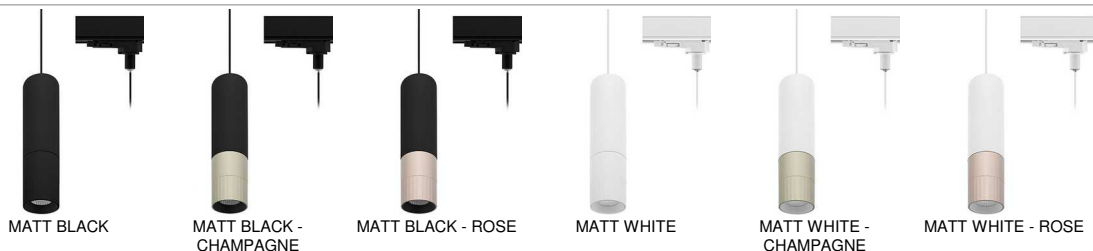

AUREA 3 TP

- Decorative hanging fixture.
- Adapter for Track III SURFACE.
- Supplied with power cable (adjustable 2.00m max).
Colour 05 - 08 - 83: black cable.
Colour 30 - 49 - 82: white cable.
- 2700K, 3000K or 4000K as desired via a switch at the back of the luminaire.
- Dimmable converter built in the device.
- Compatible with start-of-phase dinner.
- Reserve a specific phase of the track for the dimmable products.

This product contains 1 light source(s) of energy efficiency F.

CODE	COLOR	MATERIAL	AC	LED	T° (K)	LED Lumen	System Lumen
TR43405	MATT BLACK	ALUMINIUM	AC 230V	6W	2700-3000-4000K	715 Lm (4000K)	550 Lm (4000K)
TR43408	MATT BLACK - CHAMPAGNE	ALUMINIUM	AC 230V	6W	2700-3000-4000K	715 Lm (4000K)	550 Lm (4000K)
TR43483	MATT BLACK - ROSE	ALUMINIUM	AC 230V	6W	2700-3000-4000K	715 Lm (4000K)	550 Lm (4000K)
TR43430	MATT WHITE	ALUMINIUM	AC 230V	6W	2700-3000-4000K	715 Lm (4000K)	550 Lm (4000K)
TR43449	MATT WHITE - CHAMPAGNE	ALUMINIUM	AC 230V	6W	2700-3000-4000K	715 Lm (4000K)	550 Lm (4000K)
TR43482	MATT WHITE - ROSE	ALUMINIUM	AC 230V	6W	2700-3000-4000K	715 Lm (4000K)	550 Lm (4000K)

Suspended mounting only.

Indoor use only.

Protected against the ingress of solid bodies greater 12 mm. No protection against the ingress of liquids.

Protection against an impact energy of 0,20 Joule.

Earth wire . Fixture equipped with primary insulation only.