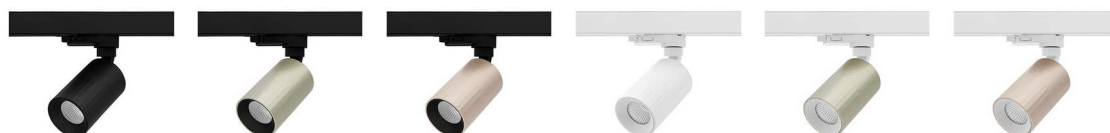

# AUREA 3 T

- Spotlight for accent lighting.
- Adapter for Track III SURFACE.
- 2700K, 3000K or 4000K as desired via a switch at the back of the luminaire.
- Dimmable converter built in the device.
- Compatible with start-of-phase dinner.
- Reserve a specific phase of the track for the dimmable products.
- Exposed base TR241 to be ordered separately.

This product contains 1 light source(s) of energy efficiency F.

CODE	COLOR	MATERIAL	AC	LED	T° (K)	LED Lumen	System Lumen
TR43305	MATT BLACK	ALUMINIUM	AC 230V	6W	2700-3000-4000K	715 Lm (4000K)	550 Lm (4000K)
TR43308	MATT BLACK - CHAMPAGNE	ALUMINIUM	AC 230V	6W	2700-3000-4000K	715 Lm (4000K)	550 Lm (4000K)
TR43383	MATT BLACK - ROSE	ALUMINIUM	AC 230V	6W	2700-3000-4000K	715 Lm (4000K)	550 Lm (4000K)
TR43330	MATT WHITE	ALUMINIUM	AC 230V	6W	2700-3000-4000K	715 Lm (4000K)	550 Lm (4000K)
TR43349	MATT WHITE - CHAMPAGNE	ALUMINIUM	AC 230V	6W	2700-3000-4000K	715 Lm (4000K)	550 Lm (4000K)
TR43382	MATT WHITE - ROSE	ALUMINIUM	AC 230V	6W	2700-3000-4000K	715 Lm (4000K)	550 Lm (4000K)

MATT BLACK

MATT BLACK - CHAMPAGNE

MATT BLACK - ROSE

MATT WHITE

MATT WHITE - CHAMPAGNE

MATT WHITE - ROSE

ACCESSOIRES	COLOR	DESCRIPTION	
TR24130	BLACK	SURFACE MOUNTED BASE	
TR24131	WHITE	SURFACE MOUNTED BASE	

-  Ceiling mounting only.
-  Indoor use only.
-  Protected against the ingress of solid bodies greater 12 mm. No protection against the ingress of liquids.
-  Protection against an impact energy of 0,20 Joule.
-  Earth wire . Fixture equipped with primary insulation only.
-  Vertical orientation maximum to 90°.
-  Horizontal orientation maximum to 350°.
-  Beam 38°.
-  Product in conformity CE.
-  CRI>90
-  3 CCT.  
2700K  
3000K  
4000K