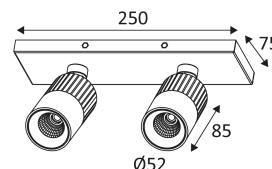

AUREA 2 C

- Adjustable wall or ceiling lamp.
- 2700K, 3000K or 4000K as desired with a switch at the back the luminaire.
- Dimmable converter built in the device.
- Compatible with start-of-phase dimmer.

This product contains 2 light source(s) of energy efficiency F.