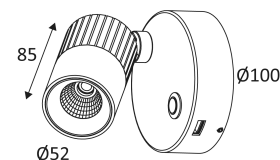

AUREA 1 W

- Decorative wall lamp.
- Exposed base with dimmer switch and plug USB (5VDC, 2, 4A).
- 2700K, 3000K or 4000K as desired via a switch at the back of the luminaire.
- Dimmable converter built in the device.

This product contains 1 light source(s) of energy efficiency G.

CODE	COLOR	MATERIAL	AC	LED	T° (K)	LED Lumen	System Lumen
WA25805	MATT BLACK	ALUMINIUM	AC 230V	7W	2700-3000-4000K	625 Lm (4000K)	500 Lm (4000K)
WA25808	MATT BLACK - CHAMPAGNE	ALUMINIUM	AC 230V	7W	2700-3000-4000K	625 Lm (4000K)	500 Lm (4000K)
WA25883	MATT BLACK - ROSE	ALUMINIUM	AC 230V	7W	2700-3000-4000K	625 Lm (4000K)	500 Lm (4000K)
WA25830	MATT WHITE	ALUMINIUM	AC 230V	7W	2700-3000-4000K	625 Lm (4000K)	500 Lm (4000K)
WA25849	MATT WHITE - CHAMPAGNE	ALUMINIUM	AC 230V	7W	2700-3000-4000K	625 Lm (4000K)	500 Lm (4000K)
WA25882	MATT WHITE - ROSE	ALUMINIUM	AC 230V	7W	2700-3000-4000K	625 Lm (4000K)	500 Lm (4000K)

Wall mounting only.

Indoor use only.

Protected against the ingress of solid bodies greater 12 mm. No protection against the ingress of liquids.

Protection against an impact energy of 0,20 Joule.

Earth wire . Fixture equipped with primary insulation only.

Vertical orientation maximum to 90°.

Horizontal orientation maximum to 350°.

Beam 38°.

Product in conformity CE.

CRI>90

3 CCT.

LED specifications.

Photobiological risk RG1

Test on 850°.

Power supply included.