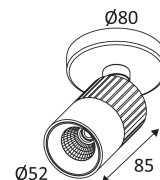

AUREA 1 C

- Adjustable round wall or ceiling lamp.
- 2700K, 3000K or 4000K as desired via a switch at the back of the luminaire.
- Dimmable converter built in the device.
- Compatible with start-of-phase dimmer.

This product contains 1 light source(s) of energy efficiency F.

CODE	COLOR	MATERIAL	AC	LED	T° (K)	LED Lumen	System Lumen
WA25605	MATT BLACK	ALUMINIUM	AC 230V	6W	2700-3000-4000K	715 Lm (4000K)	550 Lm (4000K)
WA25608	MATT BLACK - CHAMPAGNE	ALUMINIUM	AC 230V	6W	2700-3000-4000K	715 Lm (4000K)	550 Lm (4000K)
WA25683	MATT BLACK - ROSE	ALUMINIUM	AC 230V	6W	2700-3000-4000K	715 Lm (4000K)	550 Lm (4000K)
WA25630	MATT WHITE	ALUMINIUM	AC 230V	6W	2700-3000-4000K	715 Lm (4000K)	550 Lm (4000K)
WA25649	MATT WHITE - CHAMPAGNE	ALUMINIUM	AC 230V	6W	2700-3000-4000K	715 Lm (4000K)	550 Lm (4000K)
WA25682	MATT WHITE - ROSE	ALUMINIUM	AC 230V	6W	2700-3000-4000K	715 Lm (4000K)	550 Lm (4000K)