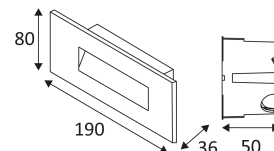

# ARTSY

- Rectangular outdoor recessed beacon wall light.
- Recessed box supplied.
- Does not require a converter.

This product contains 1 light source(s) of energy efficiency G.

CODE	MATERIAL	AC	LED	T° (K)	LED Lumen	System Lumen
OU374WW37	GLASS	AC 230V	5W	3000K	480 Lm	202 Lm

Rectangular piercing to insert the luminaire. (160x68mm)

160x68

Product in conformity CE.

CRI >80

LED specifications.

Photobiological risk RG1

Test on 650°.

Luminaire with a 230V LED module.