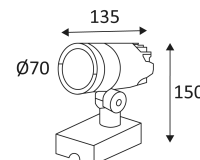

# ARCOLE

- Wall lamp for outdoor lighting.
- Exposed base with cable inlet and outlet.
- Adjustable beam from 18° à 60°.
- Non-dimmable converter built in the device.

This product contains 1 light source(s) of energy efficiency G.

Protection against an impact energy of 0,50 Joule.

Earth wire . Fixture equipped with primary insulation only.

Vertical orientation maximum to 90°.

Horizontal orientation maximum to 355°.

Adjustable beam 18-60°.