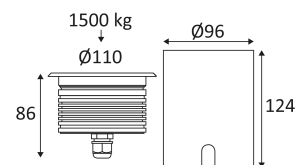

APA RD-230

- Round floor recessed fixture.
- Carriage resistance 1500kg.
- With removable honeycomb grid.
- Recessed box and 1.00m cable supplied.
- Dimmable.

This product contains 1 light source(s) of energy efficiency G.

Hole cut to insert recessed housing. (97mm).

Beam 60°.

Product in conformity CE.

Colour rendering index >80.

LED specifications.

Photobiological risk RG1

Test on 650°.

Luminaire with a 230V LED module.