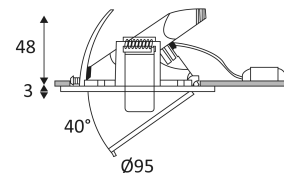

AMY RDX

CODE	COLOR	MATERIAL	AC	DC	LED	T° (K)	LED Lumen	System Lumen
DO226WW30	500	USD	AC 230V	DC 500mA 18V	9W	3000K	1050 Lm	845 Lm

Recessed ceiling mounting only.

Indoor use only.

Protected against the ingress of solid bodies greater 12 mm. No protection against the ingress of liquids.

Protection against an impact energy of 0,20 Joule.

Product can be connected to low-voltage systems. A safety extra low voltage luminaire in which voltages higher than those of SELV are not generated.

Hole cut to insert luminaire (83mm)

Vertical orientation maximum to 40°.

Beam 38°.

Product in conformity CE.

Colour rendering index >80.

LED specifications.

Photobiological risk RG1

Test on 650°.

Product can not be covered after installation even with insulation.

Class II power supply included.

Connect to a constant current Led power supply of 500mA DC.

The product is dimmable.

5 years warranty.

Photometric data available on our website: www.indigo-lighting.com