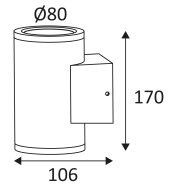

ALTO 2 GU10

- Wall lamp for outdoor lighting.
- Clear tempered glass diffusers.
- Up and down lighting.

CODE	COLOR	MATERIAL	SOCKET	AC	Watt Max	LAMP
OU50905	MATT BLACK	CAST ALUMINIUM	GU10	AC 230V	2x35W	PAR16