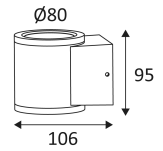

ALTO 1 GU10

- Wall lamp for outdoor lighting.
- Clear tempered glass diffuser.
- Down lighting.

CODE	COLOR	MATERIAL	SOCKET	AC	Watt Max	LAMP
OU50805	MATT BLACK	CAST ALUMINIUM	GU10	AC 230V	35W	PAR16

Wall mounting only.