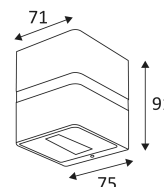

ALMA S

- Wall lamp for outdoor lighting.
- UP and down lighting.
- Non-dimmable converter built in the device.

This product contains 2 light source(s) of energy efficiency G.

CODE	COLOR	MATERIAL	AC	LED	T° (K)	LED Lumen	System Lumen	α
OU387WW24	ANTHRACITE	CAST ALUMINIUM	AC 230V	6W	3000K	200 Lm	135 Lm	40° / 80°