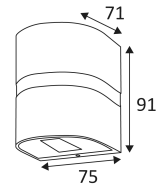

ALMA R

- Wall lamp for outdoor lighting.
- UP and down lighting.
- Non-dimmable converter built in the device.

This product contains 2 light source(s) of energy efficiency G.

CODE	COLOR	MATERIAL	AC	LED	T° (K)	LED Lumen	System Lumen	α
OU431WW24	ANTHRACITE	CAST ALUMINIUM	AC 230V	6W	3000K	200 Lm	135 Lm	40° / 80°

Wall mounting only. This lamp illuminates on 2 areas.

Outdoor use.

Protected against dust, And protected against water spray.

Protection against an impact energy of 1 Joule.

Earth wire . Fixture equipped with primary insulation only.

Beam 40°.

Beam 80°.

Product in conformity CE.

CRI>80

LED specifications.

Photobiological risk RG0

Test on 650°.

Power supply included.

3 years warranty.

Photometric data available on our website: www.indigo-lighting.com

Replaceable control gear by an electrician.

Replaceable LED light source by an electrician.