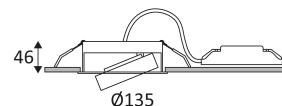

ALLY 4 RDX

- Adjustable round recessed spotlight.
- Fastened with springs.
- Remote dimmable converter supplied.
- Compatible with start and end-of-phase dimmer.
- As an option, DALI CD140 dimmable converter to be ordered separately.

This product contains 1 light source(s) of energy efficiency F.