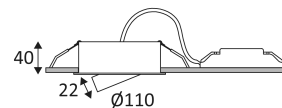

ALLY 3 RDX

- Adjustable round recessed spotlight.
- Fastened with louvers.
- Remote dimmable converter supplied.
- Compatible with start and end-of-phase dimmer.
- As an option, DALI CD123 dimmable converter to be ordered separately.

This product contains 1 light source(s) of energy efficiency E.