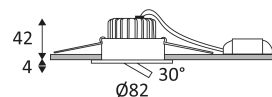

ALIS 1014 RDX

- Adjustable round recessed spotlight.
- Fastened with springs.
- Automatic double terminal block.
- With membrane to keep it watertight .
- Remote dimmable converter supplied. .
- Compatible with start and end-of-phase dimmer.

This product contains 1 light source(s) of energy efficiency E.

RE
2020

CODE	COLOR	MATERIAL	AC	DC	LED	T° (K)	LED Lumen	System Lumen
DO227WW05	MATT BLACK	CAST ALUMINIUM	AC 230V	DC 350mA 18V	6W	3000K	740 Lm	675 Lm
DO227WW25	ALUMINIUM	CAST ALUMINIUM	AC 230V	DC 350mA 18V	6W	3000K	740 Lm	675 Lm
DO227WW30	MATT WHITE	CAST ALUMINIUM	AC 230V	DC 350mA 18V	6W	3000K	740 Lm	675 Lm
DO227NW05	MATT BLACK	CAST ALUMINIUM	AC 230V	DC 350mA 18V	6W	4000K	800 Lm	730 Lm
DO227NW25	ALUMINIUM	CAST ALUMINIUM	AC 230V	DC 500mA 18V	6W	4000K	800 Lm	730 Lm
DO227NW30	MATT WHITE	CAST ALUMINIUM	AC 230V	DC 350mA 18V	6W	4000K	800 Lm	730 Lm

Recessed ceiling mounting only.

Indoor use only.

Protected against the ingress of dust. Protected against jets of water.

Protection against an impact energy of 0,50 Joule.

Product can be connected to low-voltage systems. A safety extra low voltage luminaire in which voltages higher than those of SELV are not generated.

Hole cut to insert luminaire (68mm)

The luminaire can be adjusted vertically up to a maximum of 30°.

Beam 38°.

Product in conformity CE.

CRI>80

LED specifications.

Photobiological risk RG1

In compliance with current thermal regulation. (France)

Test on 650°.

Product can not be covered after installation even with insulation.

Class II power supply included.