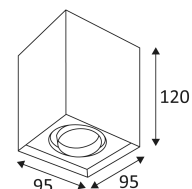

# ALBA S GU10

- Adjustable square ceiling lamp.

CODE	COLOR	MATERIAL	SOCKET	AC	Watt Max	LAMP
WA19605	MATT BLACK	ALUMINIUM	GU10	AC 230V	13W	PAR16 LED
WA19630	MATT WHITE	ALUMINIUM	GU10	AC 230V	13W	PAR16 LED

MATT BLACK

MATT WHITE

Ceiling mounting only.

Indoor use only.

Protected against the ingress of solid bodies greater 12 mm. No protection against the ingress of liquids.

Protection against an impact energy of 0,20 Joule.