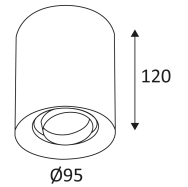

ALBA R GU10

- Adjustable round ceiling lamp.

| CODE | COLOR | MATERIAL | SOCKET | AC | Watt Max | LAMP |
|---------|------------|-----------|--------|---------|----------|-----------|
| WA19505 | MATT BLACK | ALUMINIUM | GU10 | AC 230V | 13W | PAR16 LED |
| WA19530 | MATT WHITE | ALUMINIUM | GU10 | AC 230V | 13W | PAR16 LED |

MATT BLACK

MATT WHITE

Ceiling mounting only.

Indoor use only.

Protected against the ingress of solid bodies greater 12 mm. No protection against the ingress of liquids.

Protection against an impact energy of 0,20 Joule.