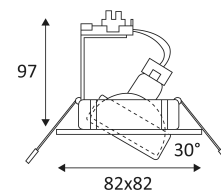

ALA1013 SX GU10 AUTO

- Adjustable square recessed spotlight.
- Fastened with springs.
- Automatic double terminal block.

CODE	COLOR	MATERIAL	SOCKET	AC	Watt Max	LAMP
DO47605	MATT BLACK	ALUMINIUM	GU10 AUTO	AC 230V	50W	PAR16
ALA1013S25	MATT ALUMINUM	ALUMINIUM	GU10 AUTO	AC 230V	50W	PAR16
ALA1013S30	MATT WHITE	ALUMINIUM	GU10 AUTO	AC 230V	50W	PAR16

Protection against an impact energy of 1 Joule.

Live parts are equipped with additional isolation protection, such as reinforced or double insulation.

Hole cut to insert luminaire (68mm)

The luminaire can be adjusted vertically up to a maximum of 30°.