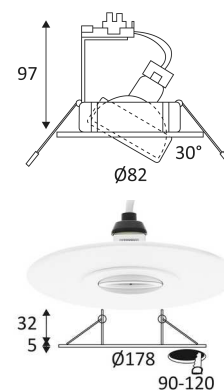

# ALA1013 RX GU10 AUTO

- Adjustable round recessed spotlight.
- Supplied with springs and louvers.
- Automatic double terminal block.
- Ring covering a drilling diameter of 90 to 120mm to be ordered separately.

Protection against an impact energy of 1 Joule.

Live parts are equipped with additional isolation protection, such as reinforced or double insulation.

Hole cut to insert luminaire (68mm)

The luminaire can be adjusted vertically up to a maximum of 30°.