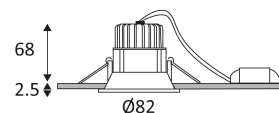

AL3012 RD

- Fixed round recessed spotlight.
- Low luminance reflector.
- Fastened with springs.
- Remote dimmable converter supplied.
- Compatible with start and end-of-phase dimmer.

This product contains 1 light source(s) of energy efficiency E.