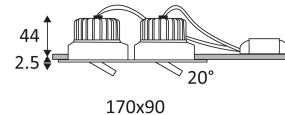

# AL2014 SDX

CODE	COLOR	MATERIAL	AC	DC	LED	T° (K)	LED Lumen	System Lumen
DO18330	500	USD	AC 230V	DC 500mA 36V	2x9W	4000K	2x940 Lm	2x825 Lm

Recessed ceiling mounting only.

Indoor use only.

Protected against the ingress of solid bodies greater than 12 mm. Protected against rain.

Protection against an impact energy of 0,20 Joule.

Product can be connected to low-voltage systems. A safety extra low voltage luminaire in which voltages higher than those of SELV are not generated.

Rectangular piercing to insert the luminaire. (78x155mm)