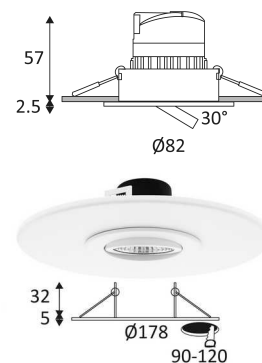

AL1014 RX-230

CODE	COLOR	MATERIAL	AC	LED	T° (K)	LED Lumen	System Lumen
DO17230	MATT WHITE	CAST ALUMINIUM	AC 230V	7W	3000K	700 Lm	640 Lm
DO17330	MATT WHITE	CAST ALUMINIUM	AC 230V	7W	4000K	750 Lm	650 Lm

Recessed ceiling mounting only.

Indoor use only.

Protected against the ingress of solid bodies greater than 12 mm. Protected against rain.

Protection against an impact energy of 0,50 Joule.

Live parts are equipped with additional isolation protection, such as reinforced or double insulation.

Hole cut to insert luminaire (68mm)

The luminaire can be adjusted vertically up to a maximum of 30°.

Beam 38°.

Product in conformity CE.

Colour rendering index >80.

LED specifications.

Photobiological risk RG1