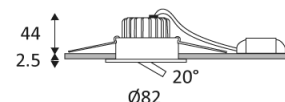

AL1014 RDX OUT