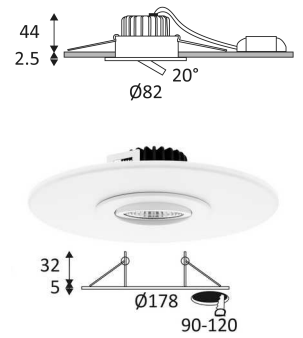

AL1014 RDX

CODE	COLOR	MATERIAL	AC	DC	LED	T° (K)	LED Lumen	System Lumen	α
DO16039	TITANIUM	CAST ALUMINIUM	AC 230V	DC 500mA 18V	9W	3000K	940 Lm	830 Lm	38°
DO16105	MATT BLACK	CAST ALUMINIUM	AC 230V	DC 500mA 18V	9W	4000K	990 Lm	870 Lm	38°
DO16125	ALUMINIUM	CAST ALUMINIUM	AC 230V	DC 500mA 18V	9W	4000K	990 Lm	870 Lm	38°
DO16130	MATT WHITE	CAST ALUMINIUM	AC 230V	DC 500mA 18V	9W	4000K	990 Lm	870 Lm	38°
DO30225	ALUMINIUM	CAST ALUMINIUM	AC 230V	DC 500mA 18V	9W	3000K	940 Lm	800 Lm	60°
DO30230	MATT WHITE	CAST ALUMINIUM	AC 230V	DC 500mA 18V	9W	3000K	940 Lm	800 Lm	60°
DO30238	ANODIZED ANTHRACITE	CAST ALUMINIUM	AC 230V	DC 500mA 18V	9W	3000K	940 Lm	800 Lm	60°
DO30325	ALUMINIUM	CAST ALUMINIUM	AC 230V	DC 500mA 18V	9W	4000K	1000 Lm	850 Lm	60°
DO30330	MATT WHITE	CAST ALUMINIUM	AC 230V	DC 500mA 18V	9W	4000K	1000 Lm	850 Lm	60°
DO30338	ANODIZED ANTHRACITE	CAST ALUMINIUM	AC 230V	DC 500mA 18V	9W	4000K	1000 Lm	850 Lm	60°

TITANE

ANTHRACITE ANODISE

Recessed ceiling mounting only.

Indoor use only.

Protected against the ingress of solid bodies greater than 1mm. Protected against splashing water.

Protection against an impact energy of 0,20 Joule.

Product can be connected to low-voltage systems. A safety extra low voltage luminaire in which voltages higher than those of SELV are not generated.

Hole cut to insert luminaire (68mm)

Minimum ceiling height to insert luminaire. (60mm)

Vertical orientation maximum to 20°.

Product in conformity CE.

Colour rendering index >80.

LED specifications.

Photobiological risk RG1

Test on 650°.

Product can not be covered after installation even with insulation.