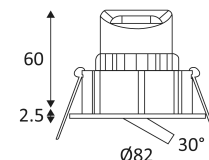

AL1014 RDX-230

CODE	COLOR	MATERIAL	AC	LED	T° (K)	LED Lumen	System Lumen
DO180NW30	MATT WHITE	CAST ALUMINIUM	AC 230V	7,5W	4000K	750 Lm	650 Lm

Recessed ceiling mounting only.

Indoor use only.

Protected against the ingress of solid bodies greater than 12 mm. Protected against rain.

Protection against an impact energy of 0,50 Joule.

Live parts are equipped with additional isolation protection, such as reinforced or double insulation.

Hole cut to insert luminaire (68mm)

The luminaire can be adjusted vertically up to a maximum of 30°.

Beam 38°.

Product in conformity CE.

Colour rendering index >80.

LED specifications.

Photobiological risk RG1

Test on 650°.

Product can be covered after installation with insulation. (not blown)

Luminaire with a 230V LED module.

The product is dimmable.

3 years warranty.

Photometric data available on our website: www.indigo-lighting.com