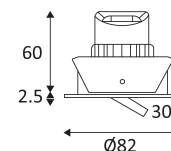

AL1014 RDX-230 B

CODE	COLOR	MATERIAL	AC	LED	T° (K)	LED Lumen	System Lumen
DO236WW05	MATT BLACK	CAST ALUMINIUM	AC 230V	7,5W	3000K	700 Lm	640 Lm
DO236WW30	MATT WHITE	CAST ALUMINIUM	AC 230V	7,5W	3000K	700 Lm	640 Lm
DO236WW38	ANODIZED ANTHRACITE	CAST ALUMINIUM	AC 230V	7,5W	3000K	700 Lm	640 Lm
DO236WW39	TITANIUM	CAST ALUMINIUM	AC 230V	7,5W	3000K	700 Lm	640 Lm